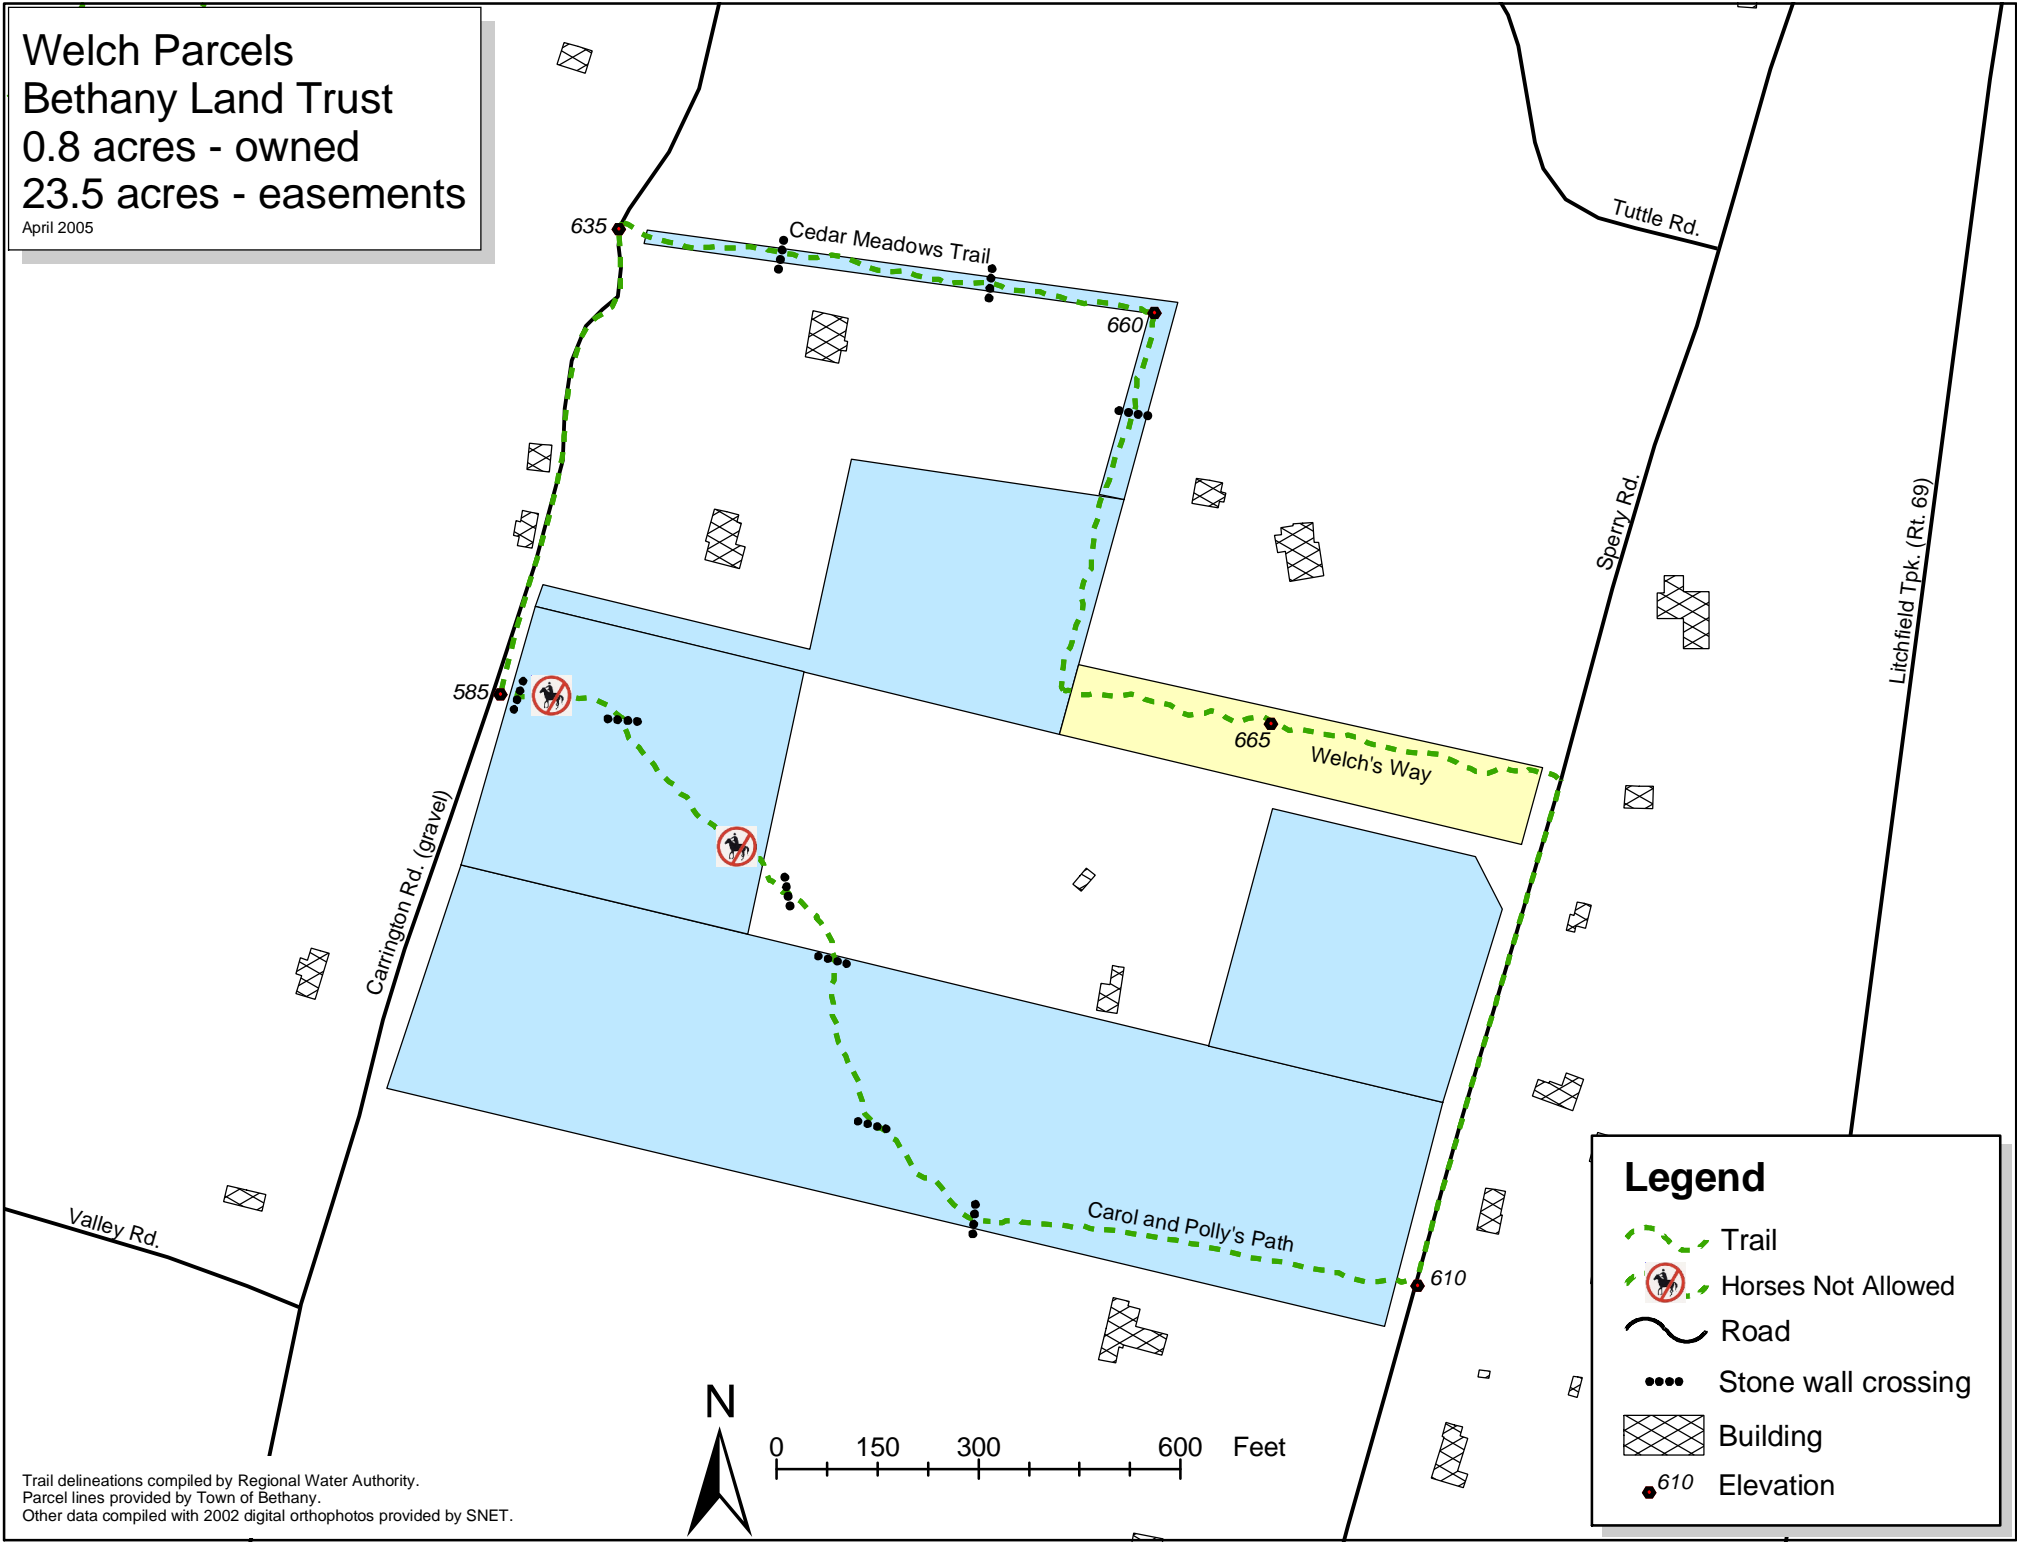

Welch Parcels
 Bethany Land Trust
 0.8 acres - owned
 23.5 acres - easements
 April 2005

Legend

- Trail
- Horses Not Allowed
- Road
- Stone wall crossing
- Building
- Elevation

Trail delineations compiled by Regional Water Authority.
 Parcel lines provided by Town of Bethany.
 Other data compiled with 2002 digital orthophotos provided by SNET.