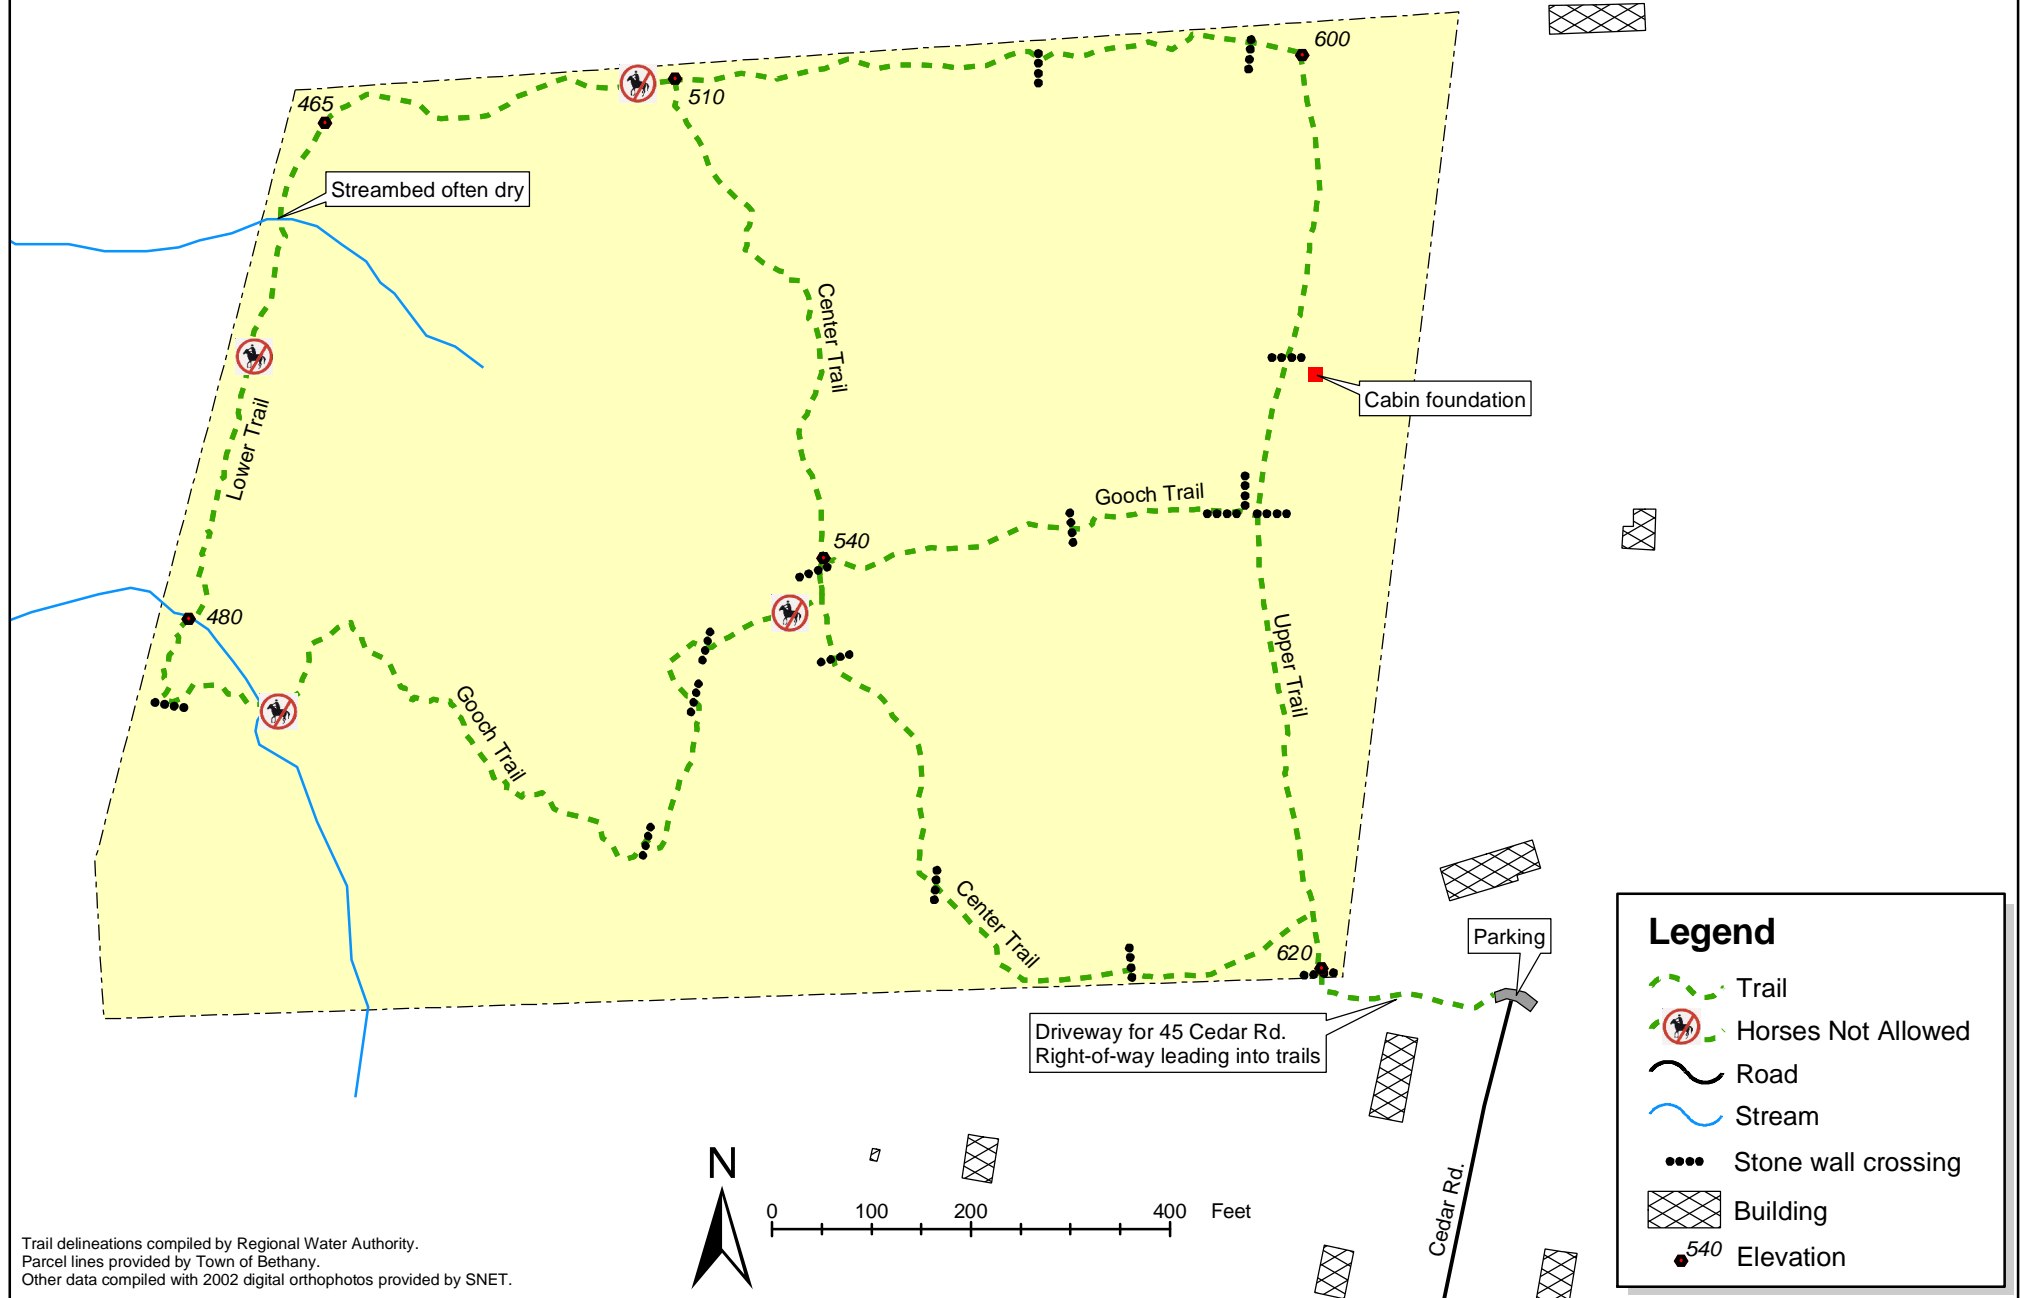

Ida Carrington Lowell Land Bethany Land Trust 27 acres

April 2005

Trail delineations compiled by Regional Water Authority.
Parcel lines provided by Town of Bethany.
Other data compiled with 2002 digital orthophotos provided by SNET.

Legend

- Trail
- Horses Not Allowed
- Road
- Stream
- Stone wall crossing
- Building
- Elevation