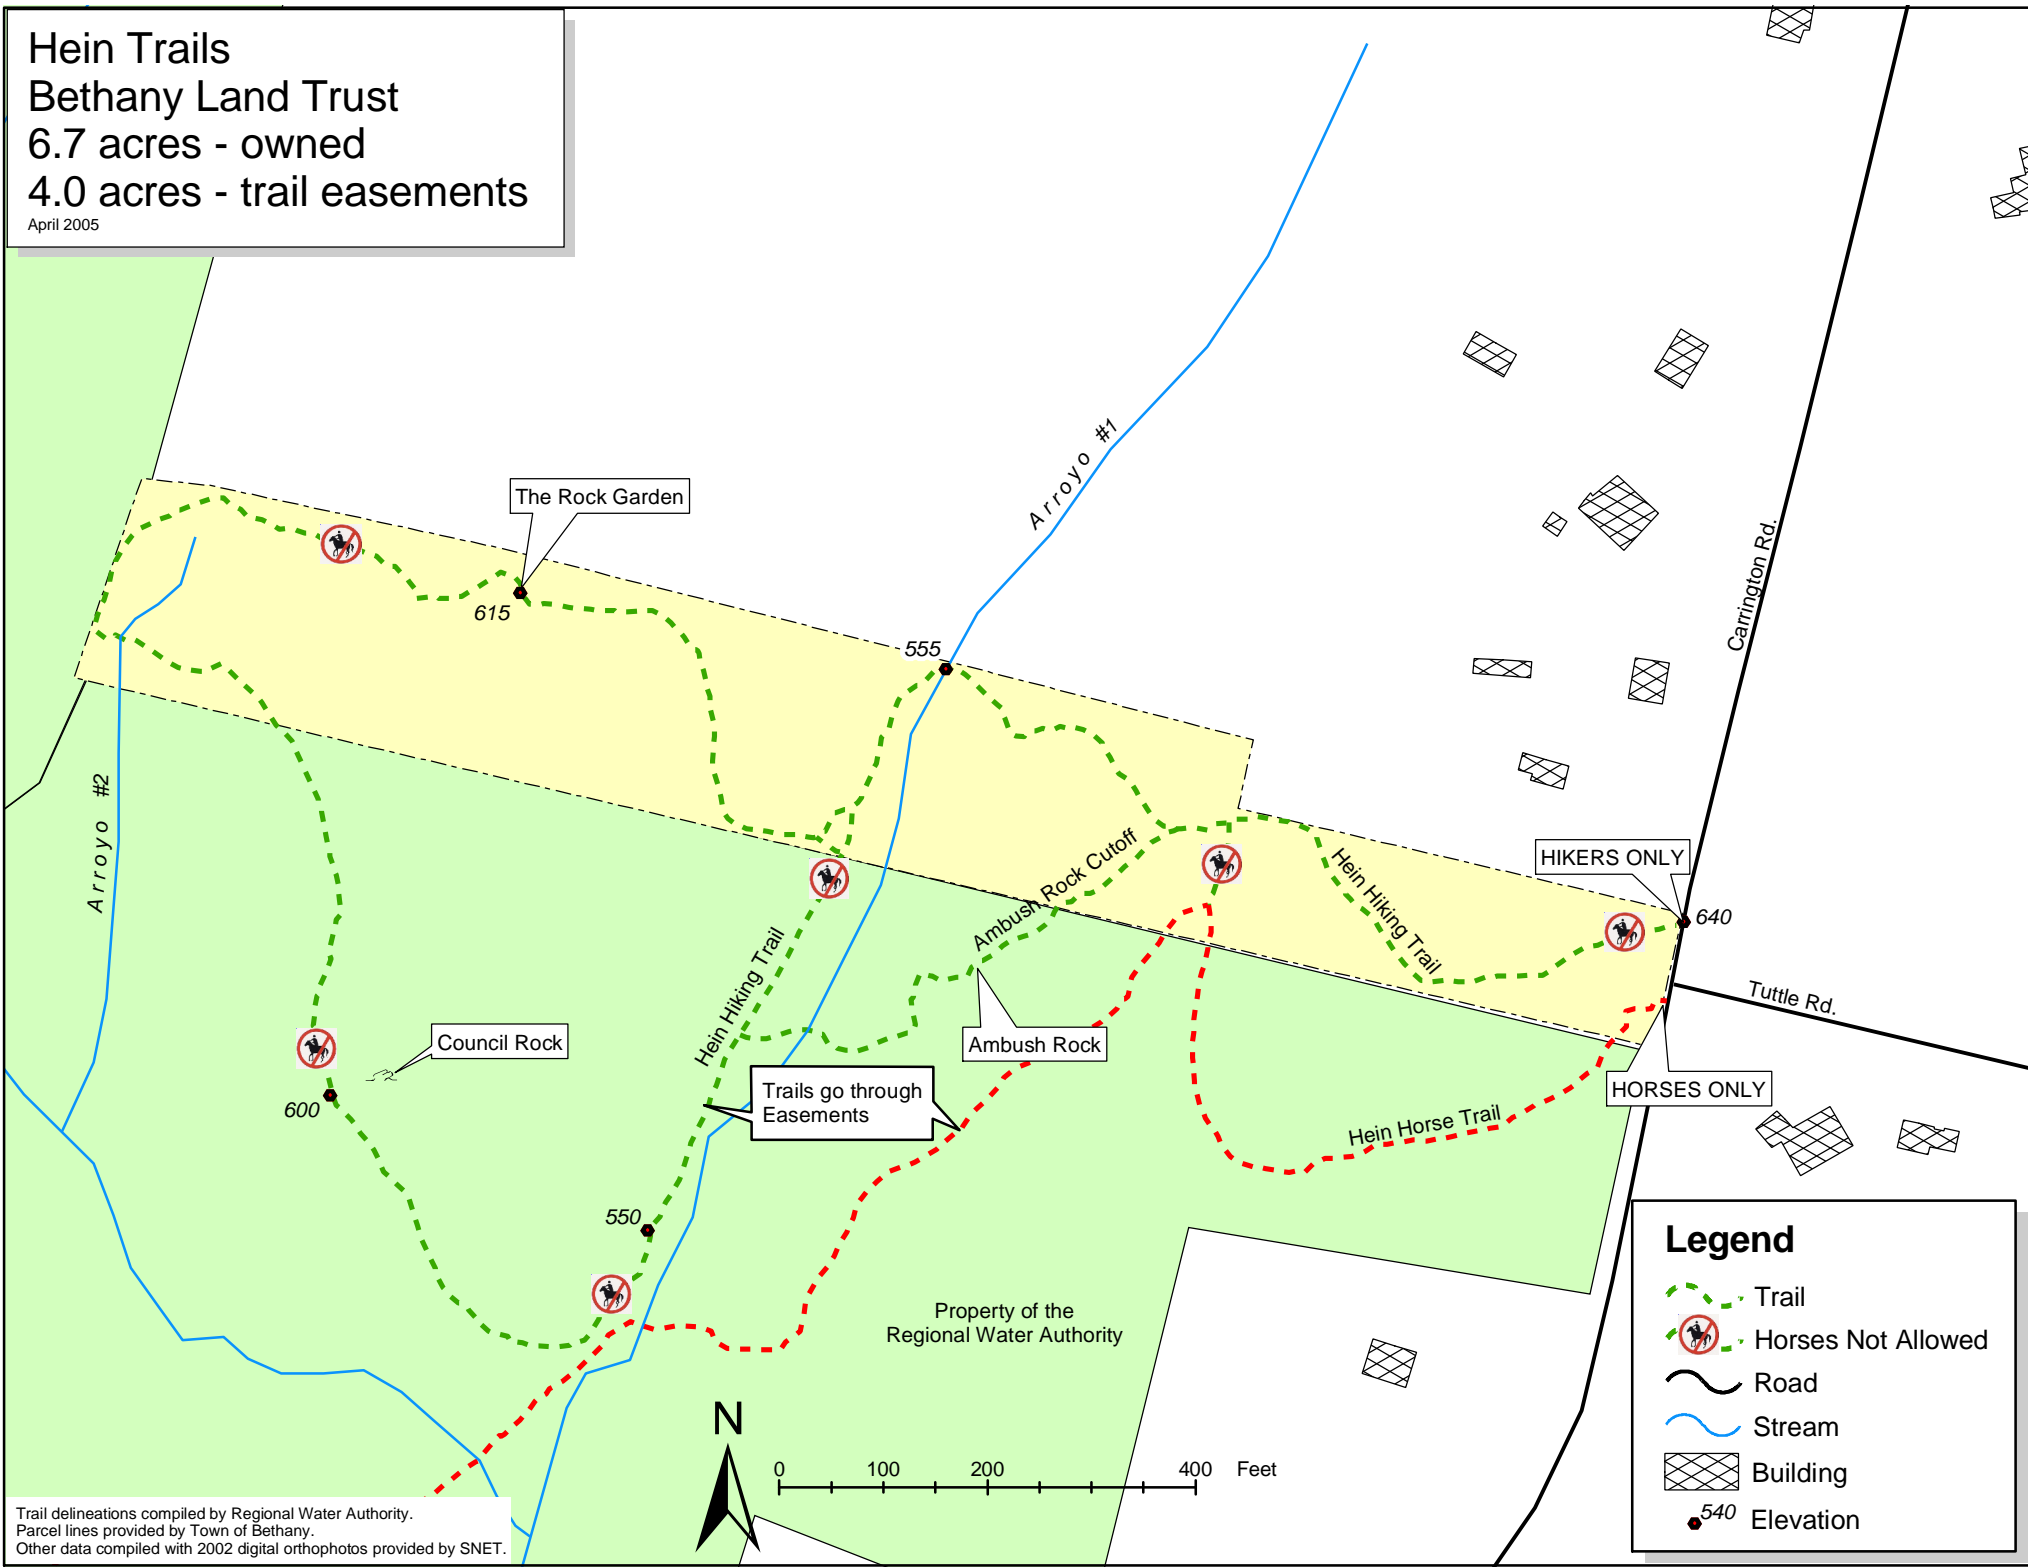

Hein Trails
Bethany Land Trust
 6.7 acres - owned
 4.0 acres - trail easements

April 2005

HIKERS ONLY

HORSES ONLY

Property of the
Regional Water Authority

Trails go through
Easements

Trail delineations compiled by Regional Water Authority.
 Parcel lines provided by Town of Bethany.
 Other data compiled with 2002 digital orthophotos provided by SNET.

Legend

- Trail
- Horses Not Allowed
- Road
- Stream
- Building
- Elevation