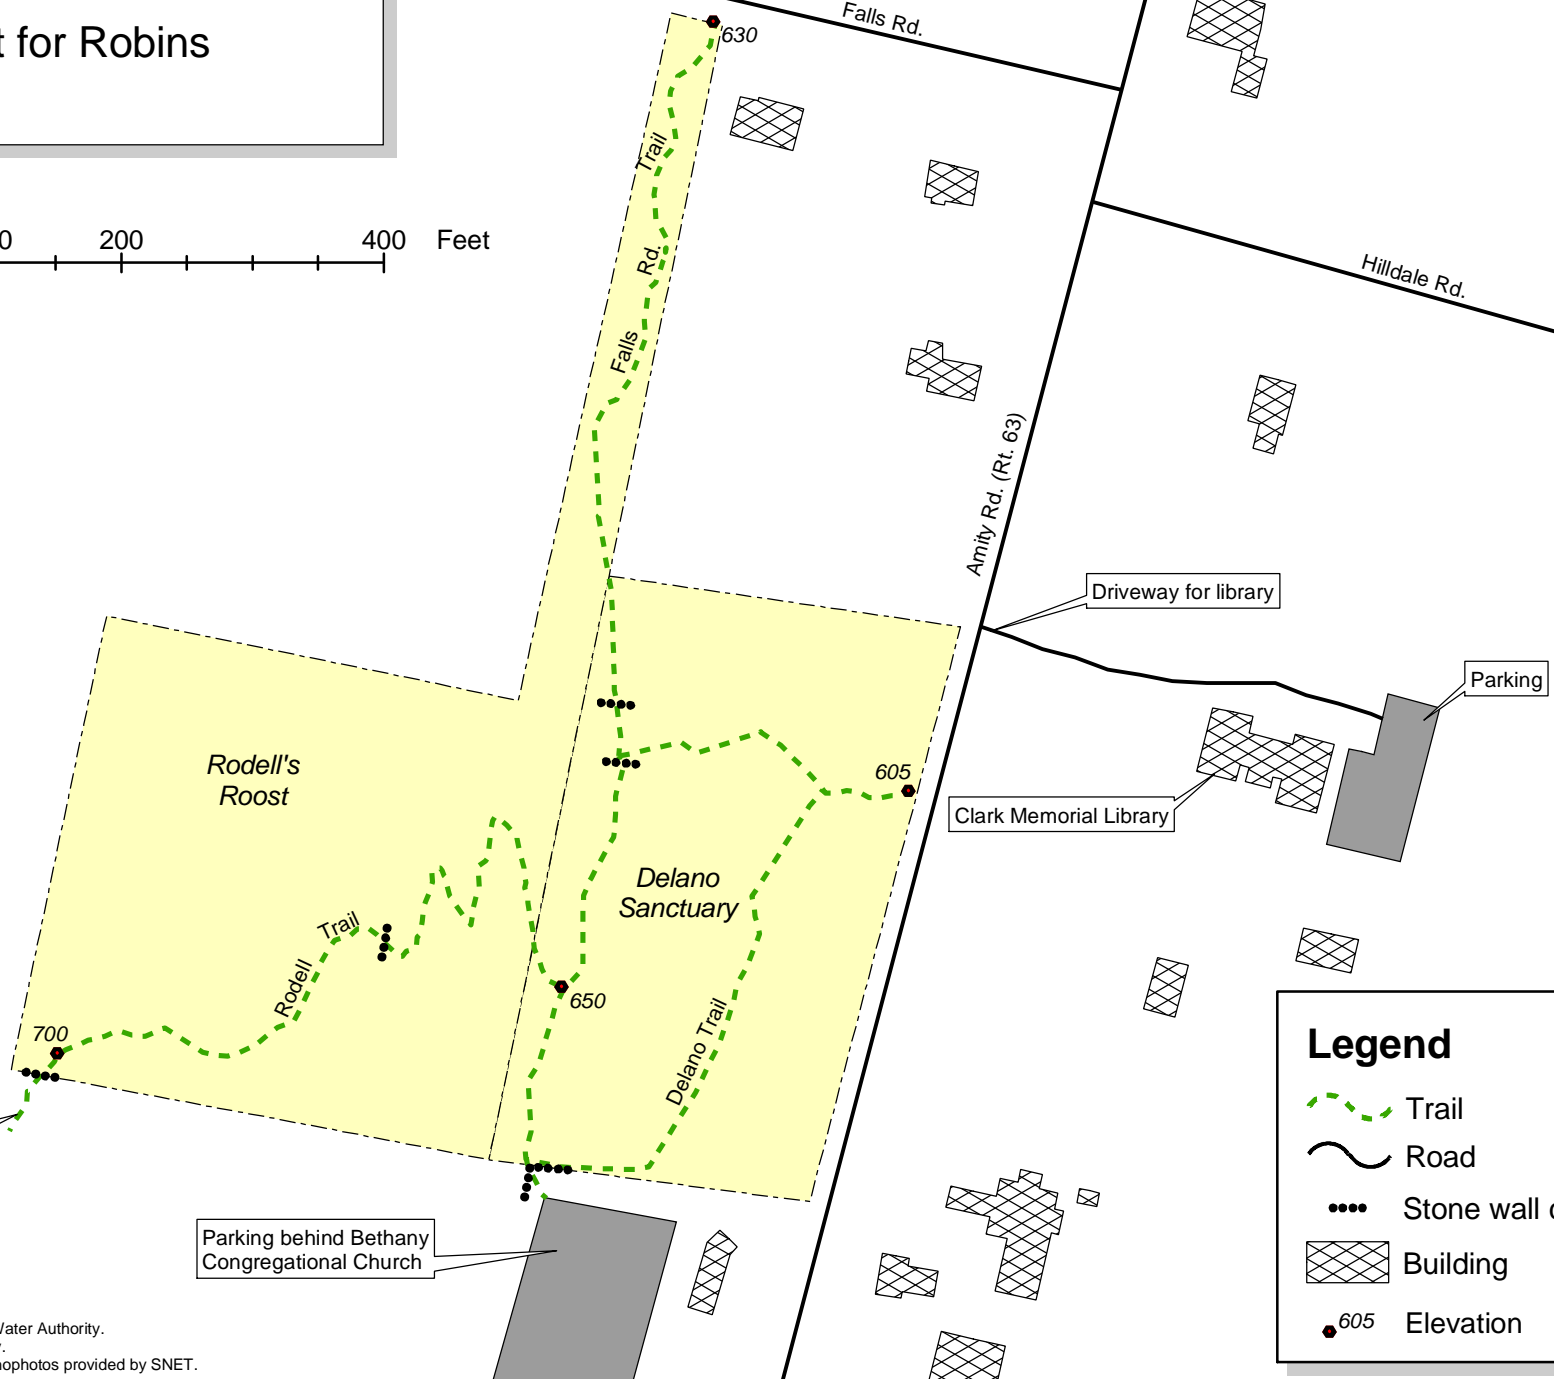

Bethany Land Trust
 Edna L. Delano Nature Sanctuary
 2.5 acres
 Rodell's Roost for Robins
 3.7 acres

April 2005

0 100 200 400 Feet

Trail connects to
 Community School Trails

Parking behind Bethany
 Congregational Church

Driveway for library

Clark Memorial Library

Parking

Legend

- Trail
- Road
- Stone wall crossing
- Building
- Elevation

Trail delineations compiled by Regional Water Authority.
 Parcel lines provided by Town of Bethany.
 Other data compiled with 2002 digital orthophotos provided by SNET.