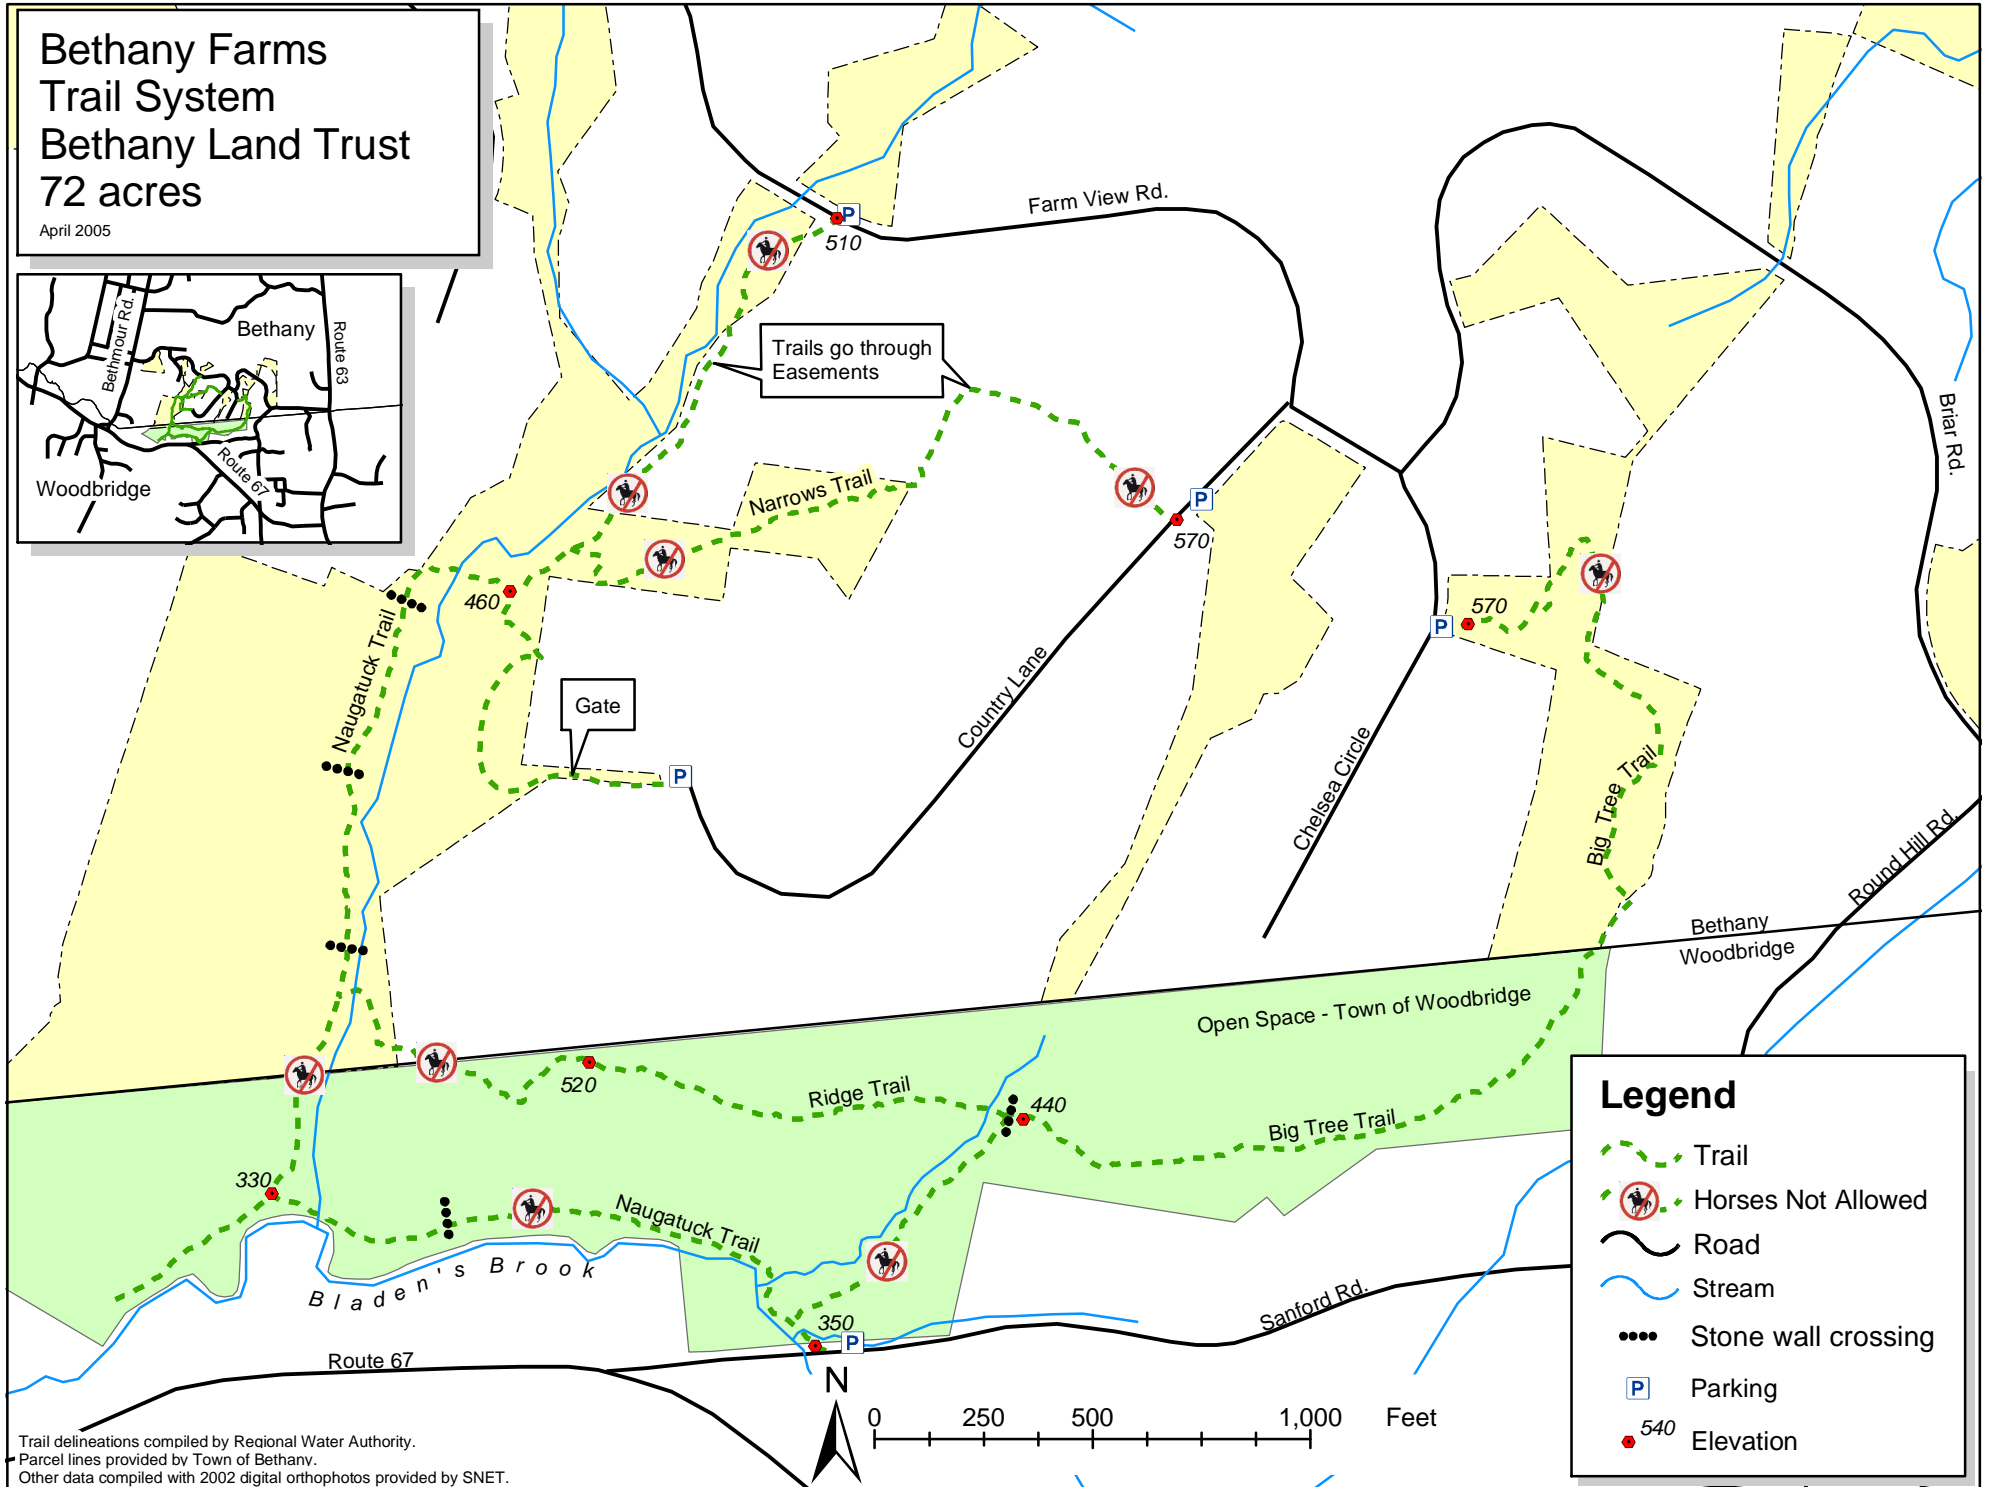

# Bethany Farms Trail System

## Bethany Land Trust

### 72 acres

April 2005

### Legend

- Trail
- Horses Not Allowed
- Road
- Stream
- Stone wall crossing
- Parking
- Elevation

Trail delineations compiled by Regional Water Authority.  
 Parcel lines provided by Town of Bethany.  
 Other data compiled with 2002 digital orthophotos provided by SNET.